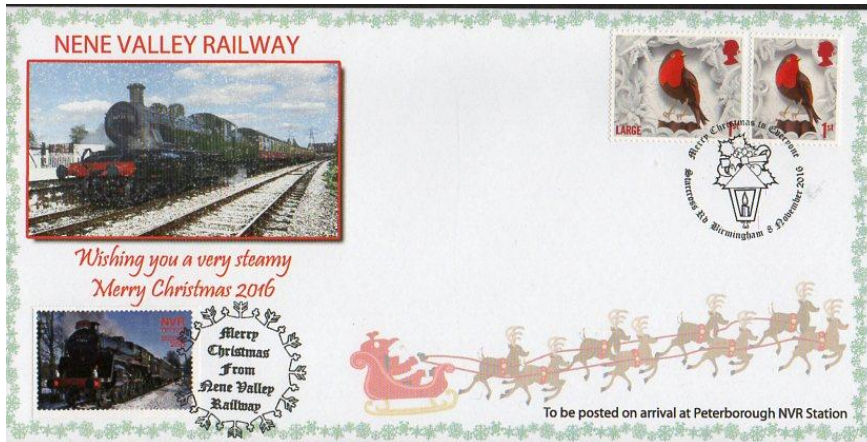

C258 Issued 8th Nov 2016 Price £5.00

The single stamps version of our RM based Christmas cover.