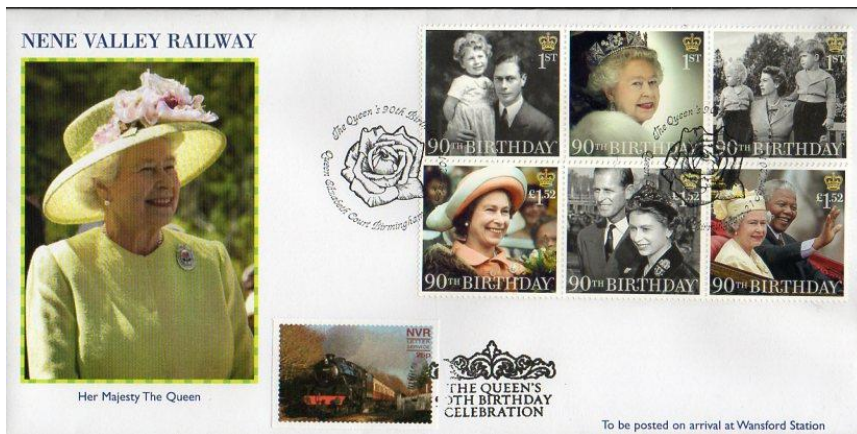

HCS17 The final cover in the Nene Valley Stations series featuring Peterborough East Station.

**C244 Issued 21<sup>st</sup> Apr 2016 Price £11.70**

The Queen's 90<sup>th</sup> Birthday RM stamps on our own NVR cover.