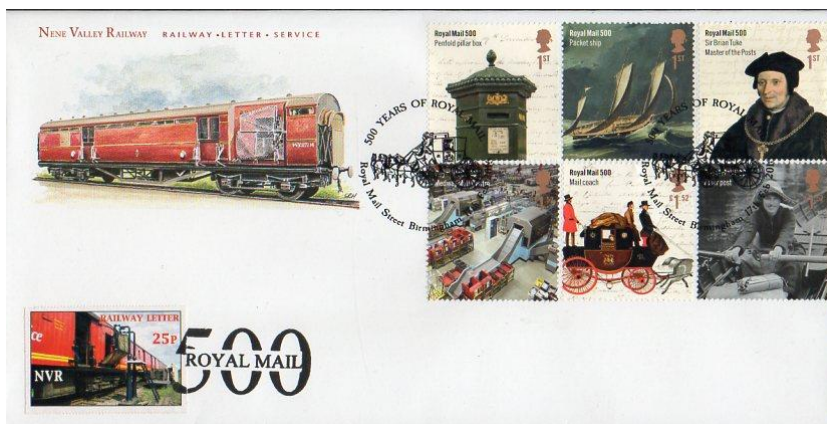

C241 Issued 17th Feb 2016 Price £11.70