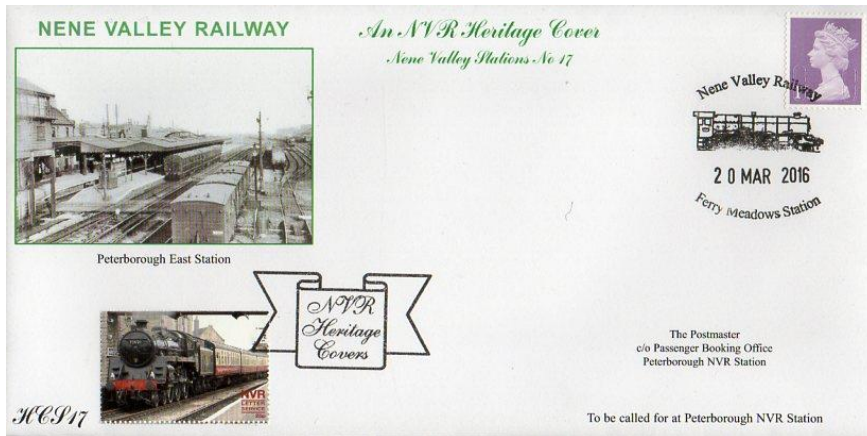

HCS17 The final cover in the Nene Valley Stations series featuring Peterborough East Station.

**C244 Issued 21<sup>st</sup> Apr 2016 Price £11.70**

The Queen's 90<sup>th</sup> Birthday RM stamps on our own NVR cover.