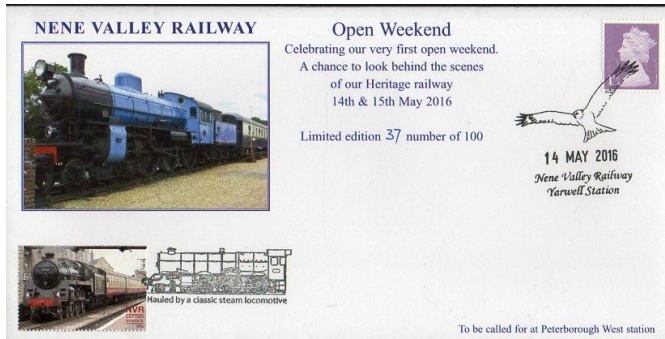

C246 Issued 14th May 2016 Price £5.00

Celebrating our very first open weekend for prospective members and volunteers.