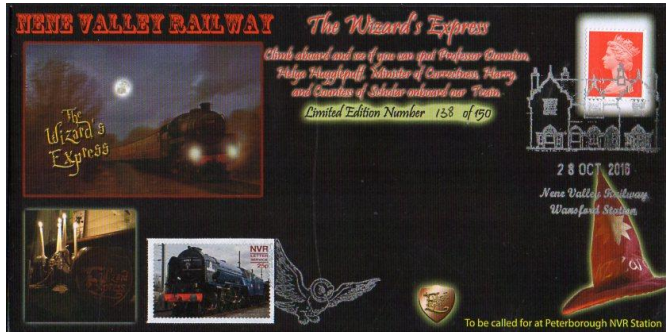

C256 Issued 28th Oct 2016 Price £5.00

Spooky things on our 2016 Wizard's Express cover.