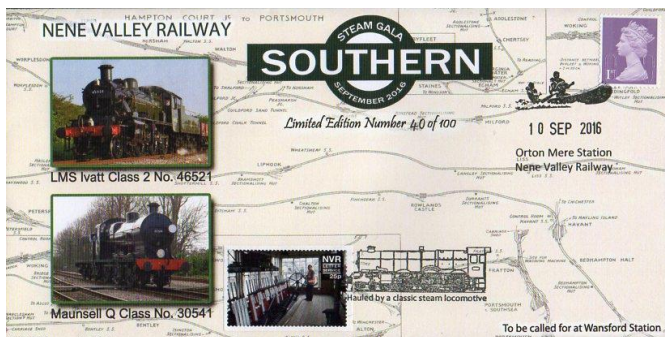

**C254 Issued 10<sup>th</sup> Sept 2016 Price £5.00**

The first in our new style covers designed by Darren Alden-Farrow. Our Southern Gala cover with LMS Ivatt Class 2 No. 45621 and Maunsell Q Class No. 30541.