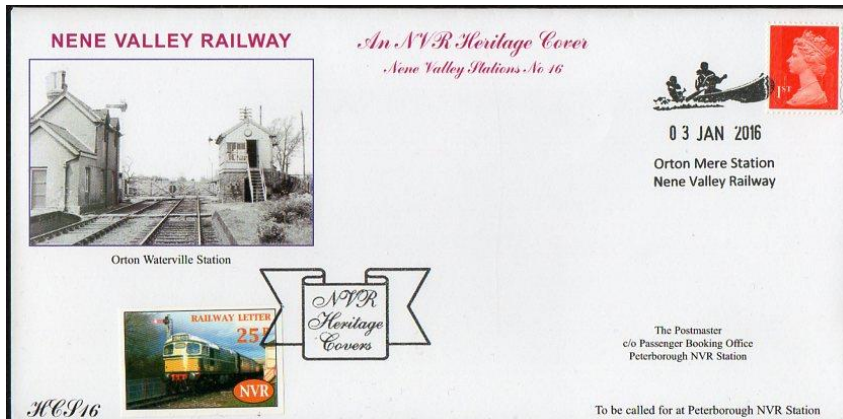

C239 Issued 3rd Jan 2016 Price £4.00